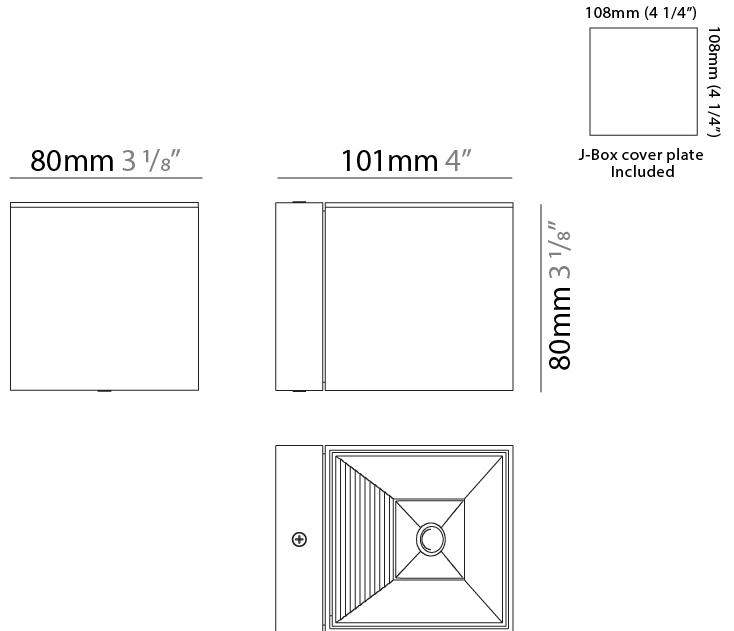

DAU SINGLE SURFACE

D93239-

base number   Finish
Options

1. To build a product code in our configurator select the specify button on the base model # product page
2. To build a manual product code on this datasheet choose from the options listed below in blue font and add the suffix to the base model #

GENERAL

Series: Dau
Subseries: Dau Single
Brand: Milan
Division: Design
Mounting Type: Surface
Mounting Location: Wall
Subcategory: Downlight

PHYSICAL

Shape: Cube
Length (mm): 80
Length (in): 3 1/8
Height (mm): 80
Depth (mm): 101
Height (in): 3 1/8
Depth (in): 4
Extension (mm): 101
Extension (in): 4
Light Distribution: Direct
Fixture Finish: BAL / MWL / BSL
Fixture Material: Extruded Aluminum

ELECTRICAL

Lamp Type: LED
Input Wattage (W): 7
Dimming: Electronic Low Voltage Dimming
Input Voltage (V): 120Vac Direct Line

LED

Number of LEDs: 1
Color Temperature (°K): 3000
Max. Delivered Lumen (lm): 665
CRI: >90 CRI
Lamp Life (hrs): 50000

OPTICAL

RATINGS AND CERTIFICATIONS

Certified By: Certified for North American Standards
IP rating: IP20

PROJECT	_____
TYPE	_____
SPECIFIER	_____
QUANTITY	_____
DATE	_____